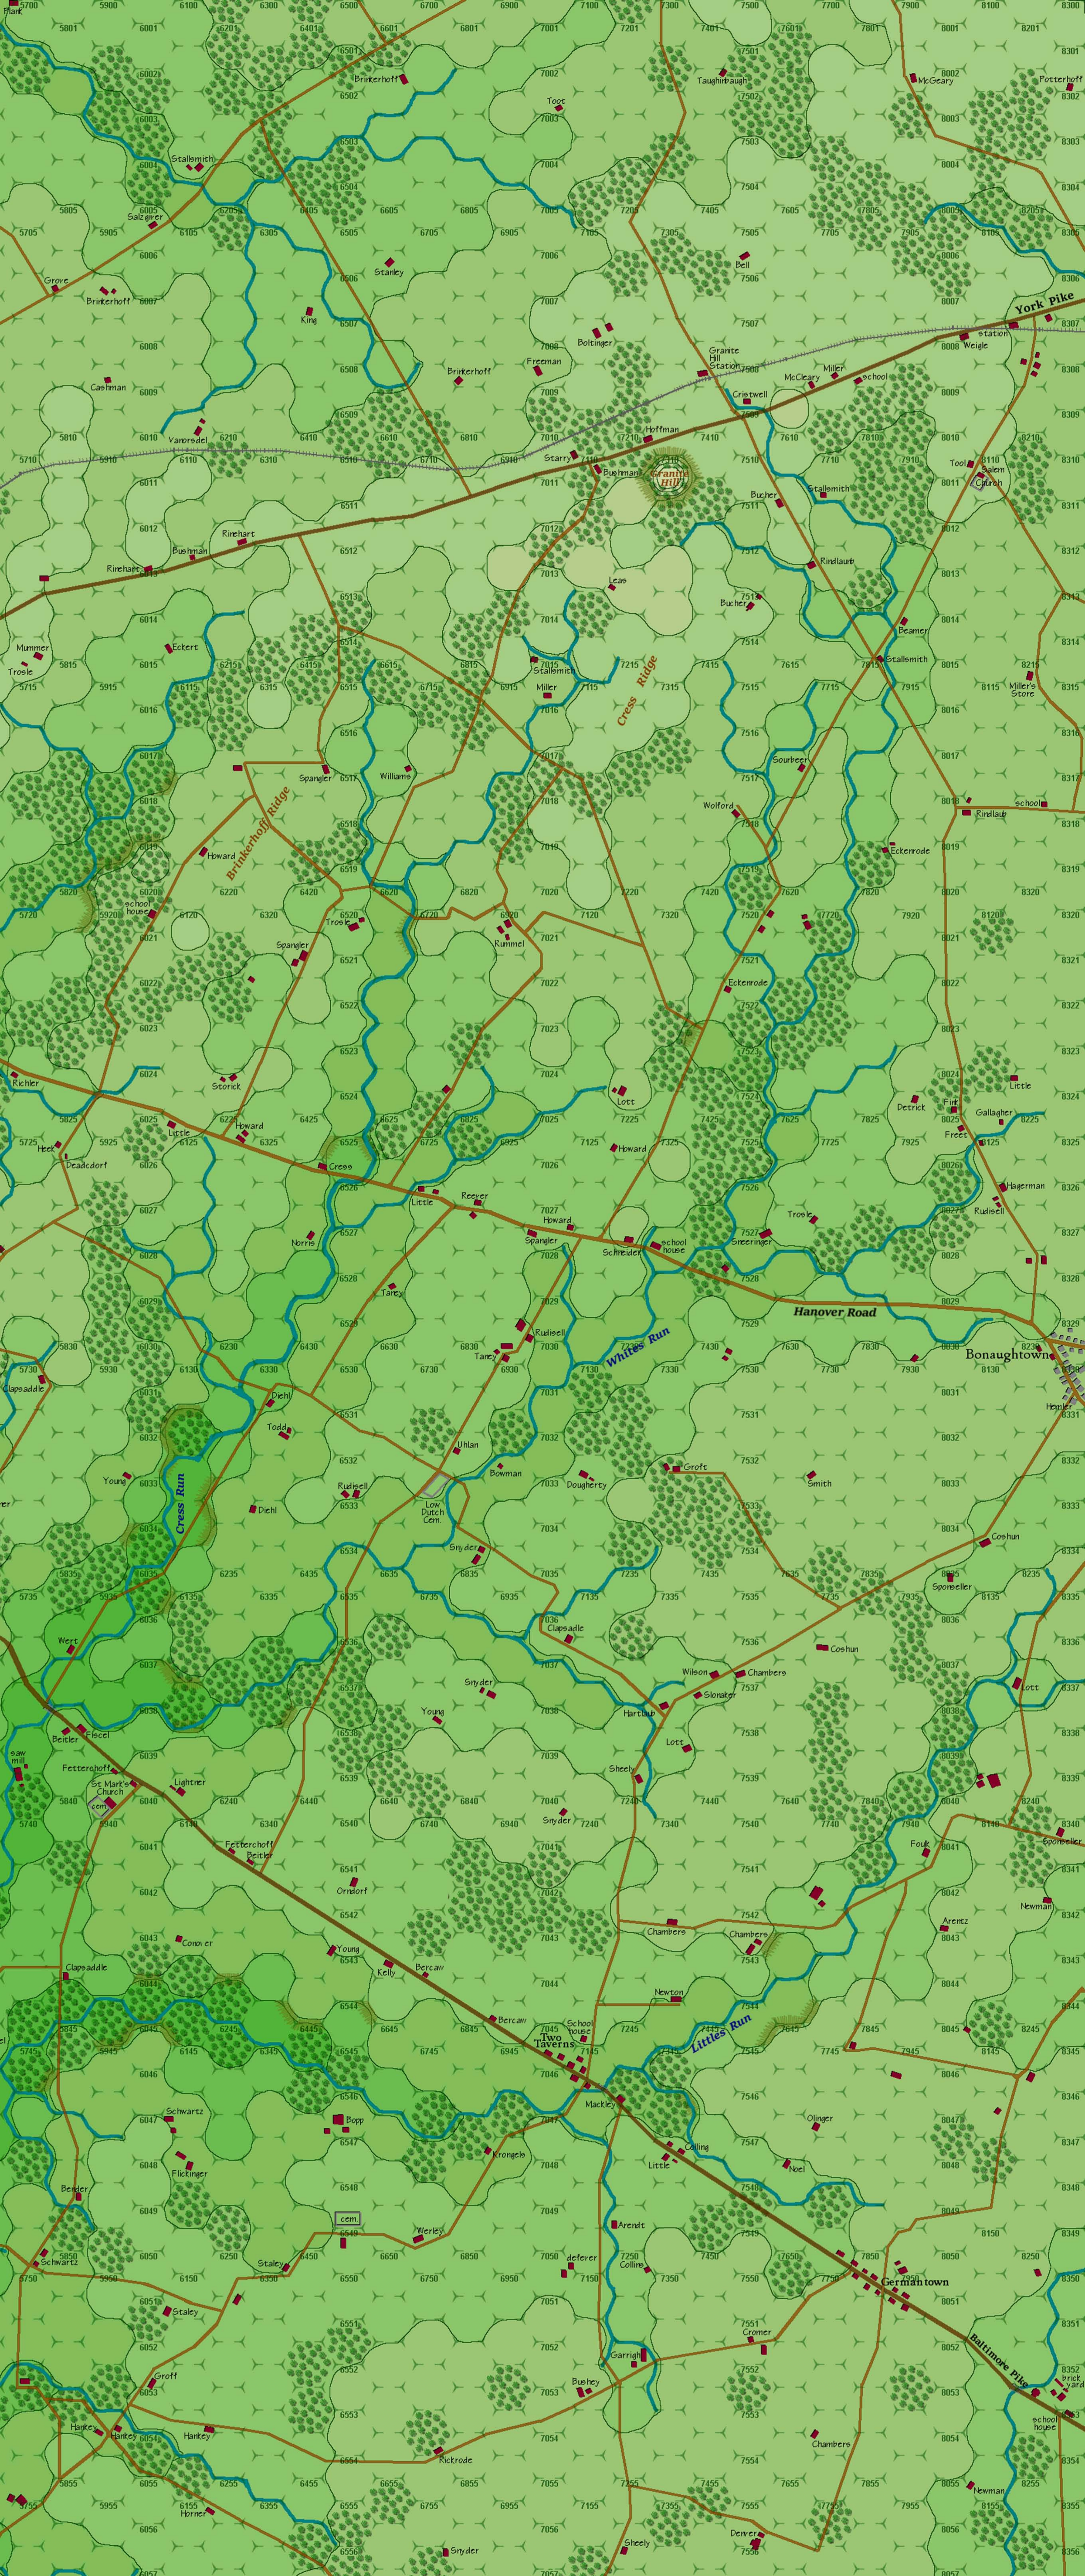

McKnightstown

Chambersburg Pike

Seven Stars P.O.

Lohr's Ridge

Little Horse Hill

Little Marsh Creek

Lower Marsh Creek

Weikert's Run

Kerr Hill

Hagerstown Road

Nunemaker Mill Road

Plum Run

Greenmount

LAST FULL MEASURE
Gettysburg