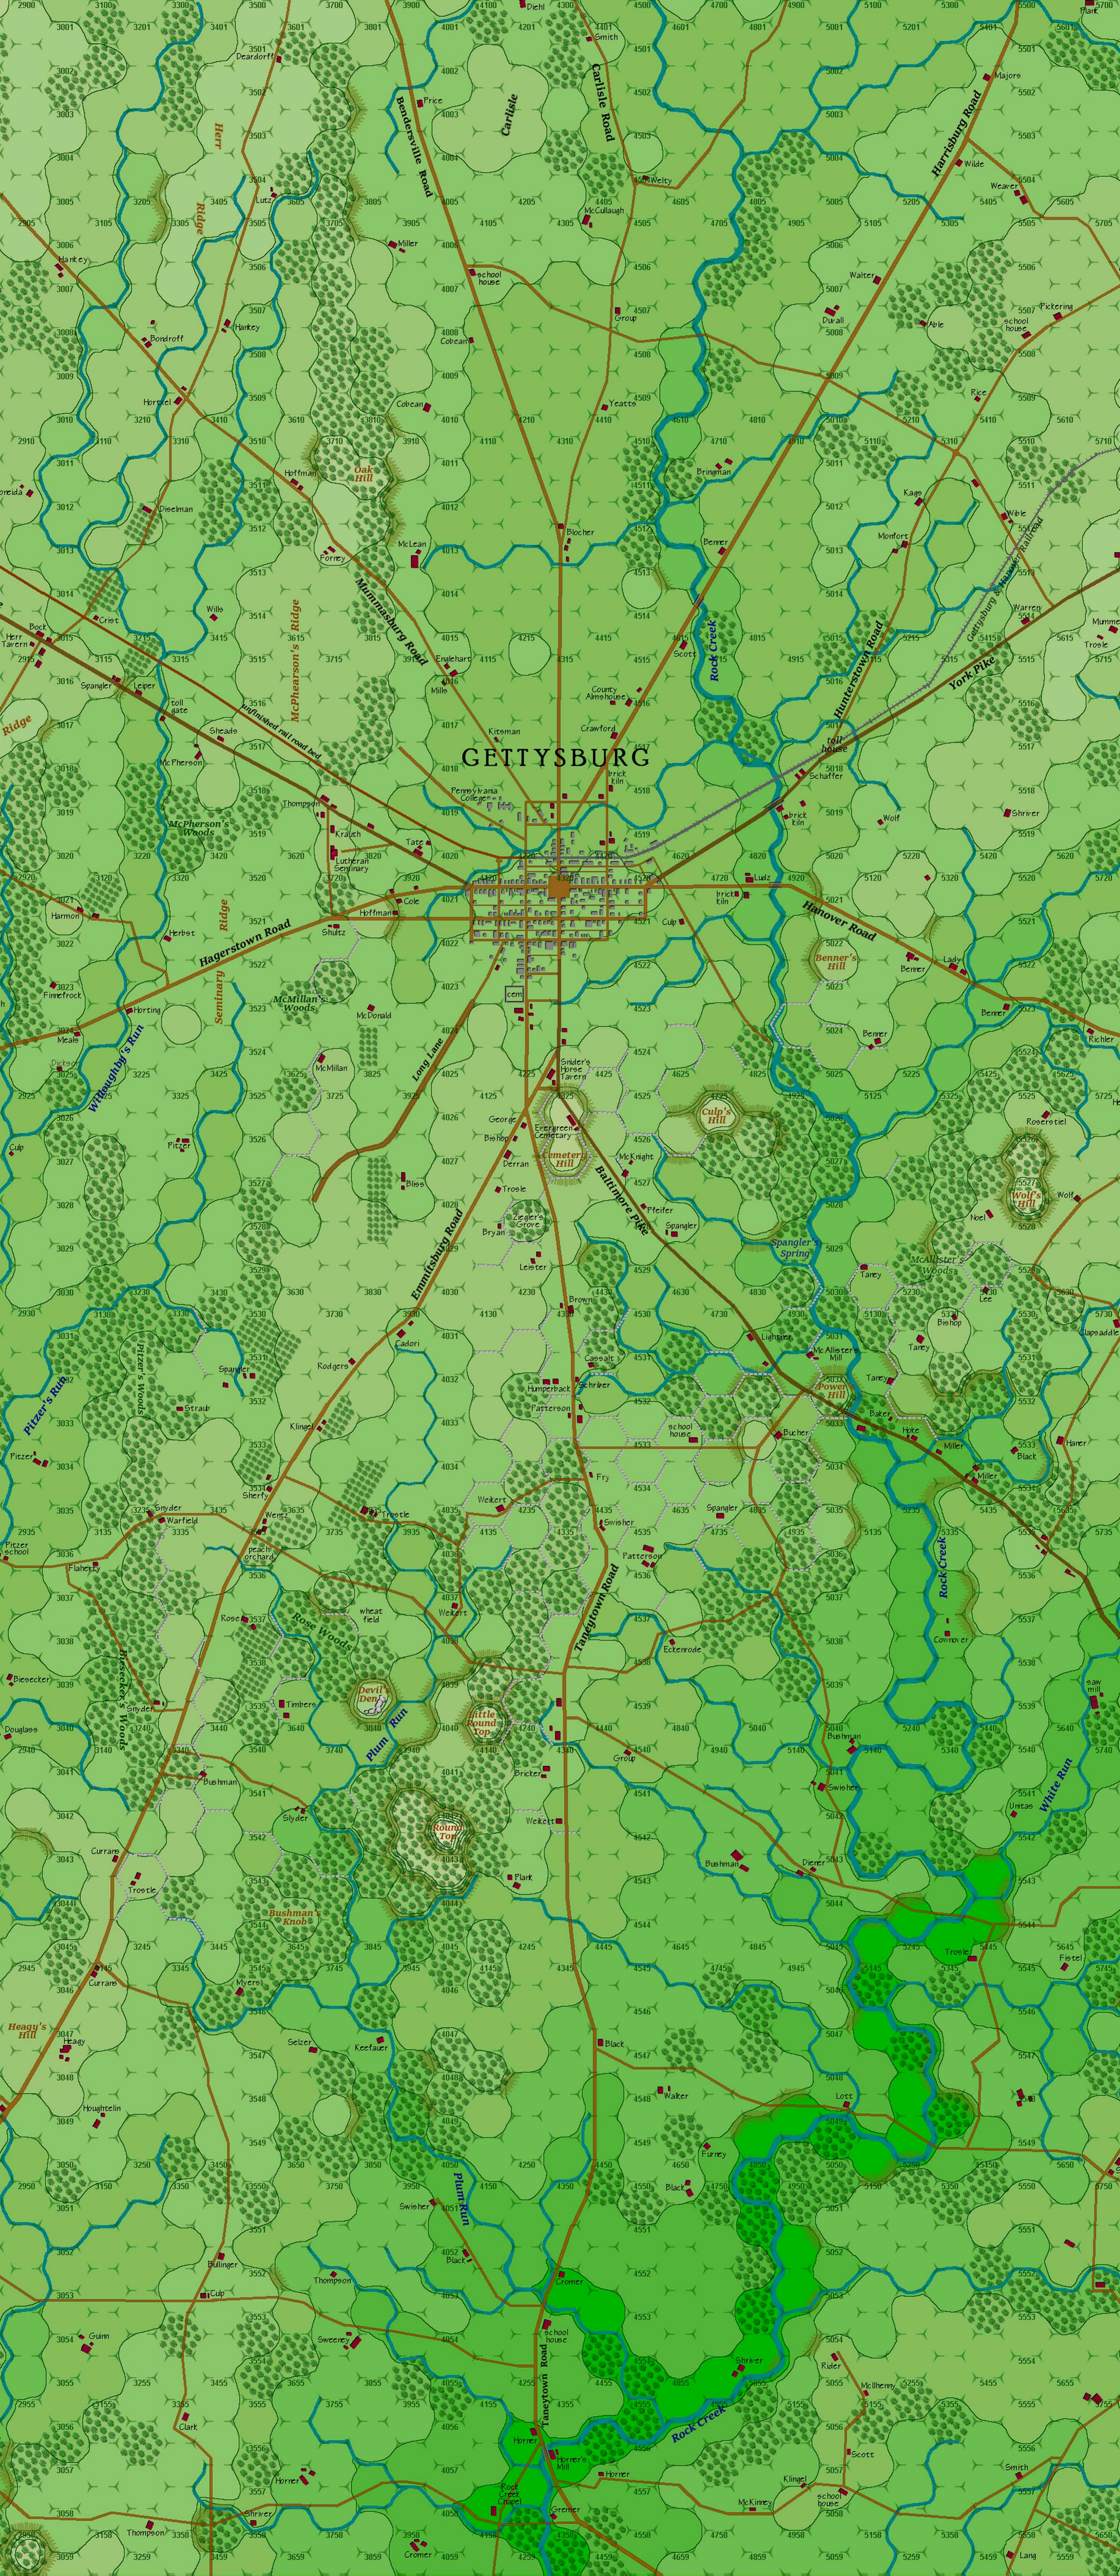

McKnightstown

Chambersburg Pike

Seven Stars P.O.

Lohr's Ridge

Little Horse Hill

Little Marsh Creek

Lower Marsh Creek

Weikert's Run

Kerr Hill

Hagerstown Road

Nunemaker Mill Road

Plum Run

Greenmount

LAST FULL MEASURE
Gettysburg